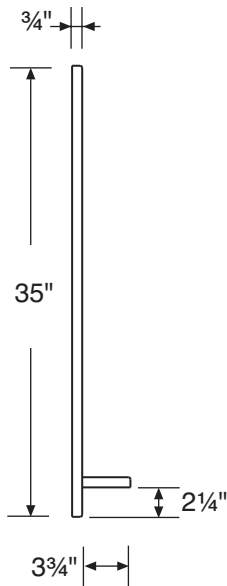

PROGRESSIVE CABINETRY, INC.

Andover Collection

Decorative Mirrors

- Ready for installation
- Quality construction
- Hand-rubbed finishes
- 35" high

Available Finishes:

- Natural Maple
- Light Oak
- Natural Cherry
- Dark Cherry
- Satin White
- Satin Biscuit
- Gloss White
- Gloss Biscuit

24"

**Item:
ACSLM2435**

Side View

30"

**Item:
ACSLM3035**