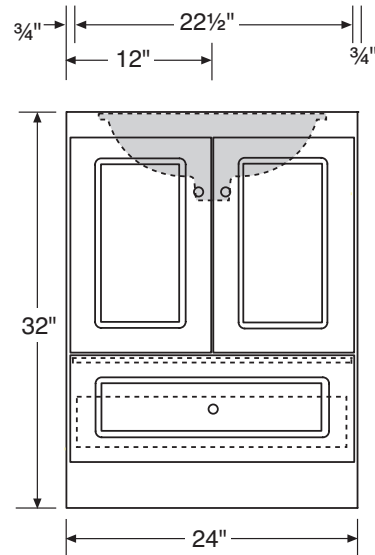

PROGRESSIVE CABINETRY, INC.

Andover Collection

24" Vanity Base

- Ready for installation
- Quality construction
- Hand-rubbed finishes
- Dove-tail wood drawers
- Stainless steel self-closing undermount drawer glides
- 6-way adjustable door hinges
- 32" high and either 18" or 21" deep
- Use with standard counter with undermount or drop-in sink (sink and counter not included)

*not available in 18" cabinet

Item: ACSLCV2421

Front View

Side View

www.progressivecabinetry.com

261 River St., Haverhill, MA 01832 • 978.521.9100