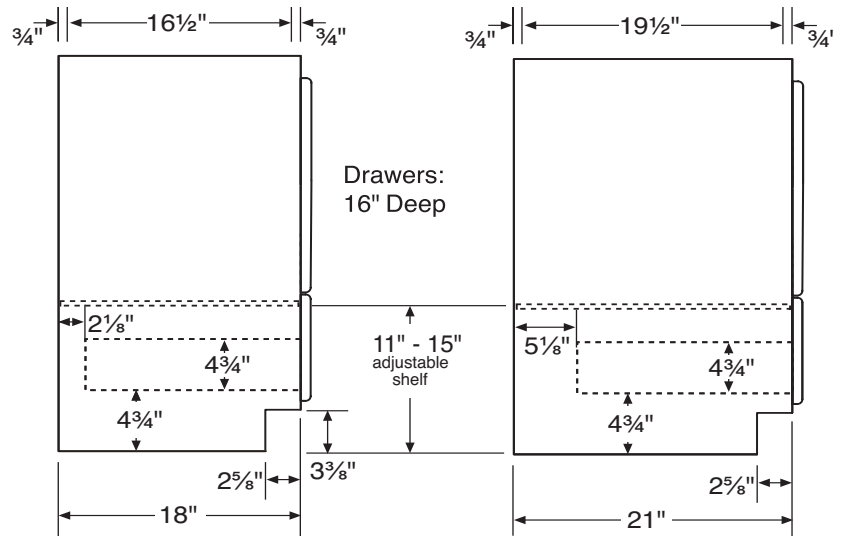

PROGRESSIVE CABINETRY, INC.

Andover Collection

24" Vanity Base

- Ready for installation
- Quality construction
- Hand-rubbed finishes
- Dove-tail wood drawers
- Stainless steel self-closing undermount drawer glides
- 6-way adjustable door hinges
- 32" high and either 18" or 21" deep
- Use with standard counter with undermount or drop-in sink (sink and counter not included)

*not available in 18" cabinet

Item: ACSLCV2421

Front View

Side View

www.progressivecabinetry.com

261 River St., Haverhill, MA 01832 • 978.521.9100