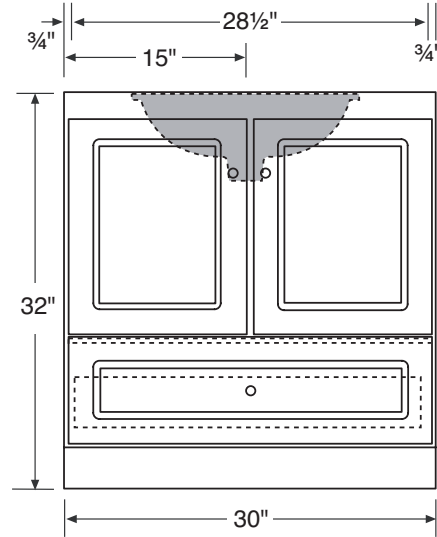

PROGRESSIVE CABINETRY, INC.

Andover Collection

30" Vanity Base — Center Drawer

- Ready for installation
- Quality construction
- Hand-rubbed finishes
- Dove-tail wood drawers
- Stainless steel self-closing undermount drawer glides
- 6-way adjustable door hinges
- 32" high and 21" deep
- Use with standard counter with undermount or drop-in sink (sink and counter not included)

Available Door Styles and Finishes:

Slimline Door
Satin White
Gloss White

Item:
ACSLCV3021C

Front View