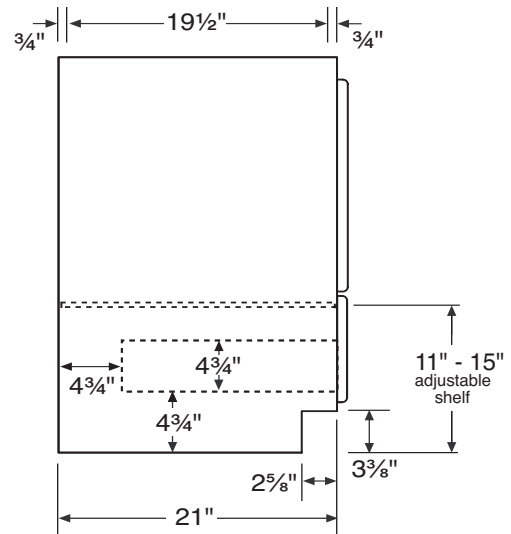

Side View

www.progressivecabinetry.com

261 River St., Haverhill, MA 01832 • 978.521.9100