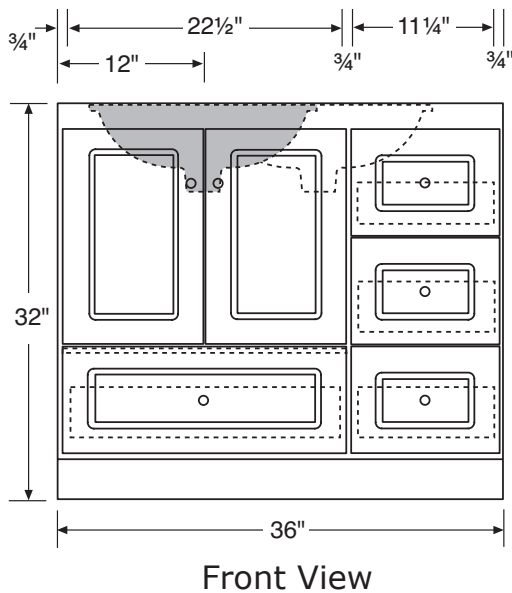

PROGRESSIVE CABINETRY, INC.

Andover Collection

36" Vanity Base

- Ready for installation
- Quality construction
- Hand-rubbed finishes
- Dove-tail wood drawers
- Stainless steel self-closing undermount drawer glides
- 6-way adjustable door hinges
- 32" high and 21" deep
- Use with standard counter with undermount or drop-in sink (sink and counter not included)

Available Door Styles and Finishes:

Slimline Door

- Natural Maple
- Natural Cherry
- Dark Cherry
- Satin White
- Gloss White
- Gloss Biscuit

Shaker Door

- Natural Maple
- Natural Cherry

Beadboard Door

- Natural Cherry
- Satin White
- Satin Biscuit

Item:
ACSLCV3621

www.progressivecabinetry.com

291 River St., Haverhill, MA 01832 • 978.521.9100