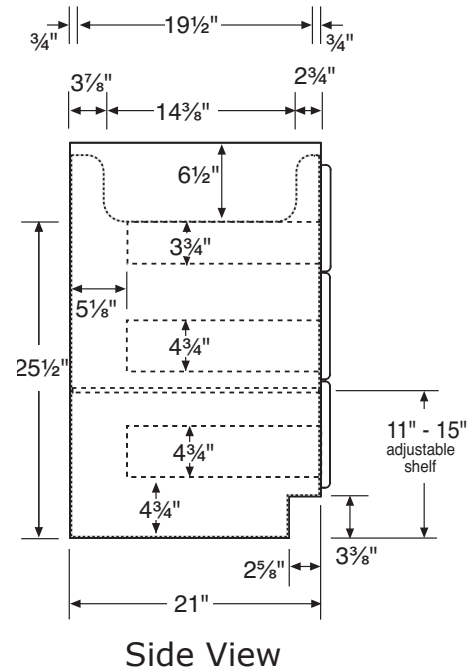

PROGRESSIVE CABINETRY, INC.

Andover Collection

36" Vanity Base

- Ready for installation
- Quality construction
- Hand-rubbed finishes
- Dove-tail wood drawers
- Stainless steel self-closing undermount drawer glides
- 6-way adjustable door hinges
- 32" high and 21" deep
- Use with standard counter with undermount or drop-in sink (sink and counter not included)

Available Door Styles and Finishes:

Slimline Door

- Natural Maple
- Natural Cherry
- Dark Cherry
- Satin White
- Gloss White
- Gloss Biscuit

Shaker Door

- Natural Maple
- Natural Cherry

Beadboard Door

- Natural Cherry
- Satin White
- Satin Biscuit

Item:
ACSLCV3621

www.progressivecabinetry.com

291 River St., Haverhill, MA 01832 • 978.521.9100