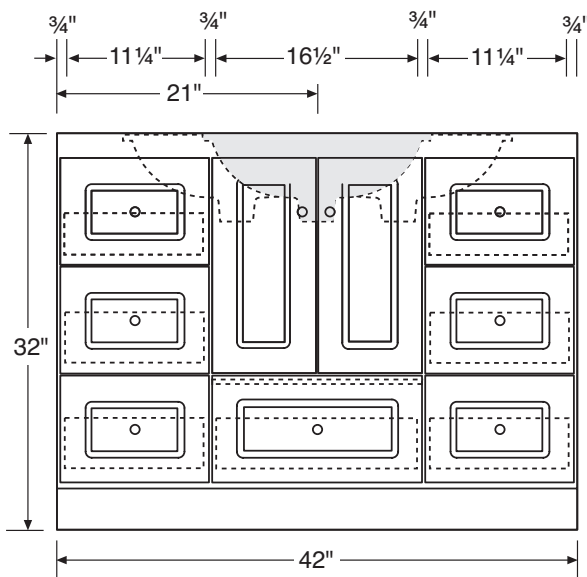

PROGRESSIVE CABINETRY, INC.

Andover Collection

42" Vanity Base

- Ready for installation
- Quality construction
- Hand-rubbed finishes
- Dove-tail wood drawers
- Stainless steel self-closing undermount drawer glides
- 6-way adjustable door hinges
- 32" high and 21" deep
- Use with standard counter with undermount or drop-in sink (sink and counter not included)

Available Door Styles and Finishes:

Slimline Door
Natural Maple
Natural Cherry
Dark Cherry
Satin White
Gloss White
Gloss Biscuit

Shaker Door
Natural Maple
Natural Cherry

Beadboard Door
Natural Cherry
Satin White
Satin Biscuit

Item: ACSLCV4221

Front View