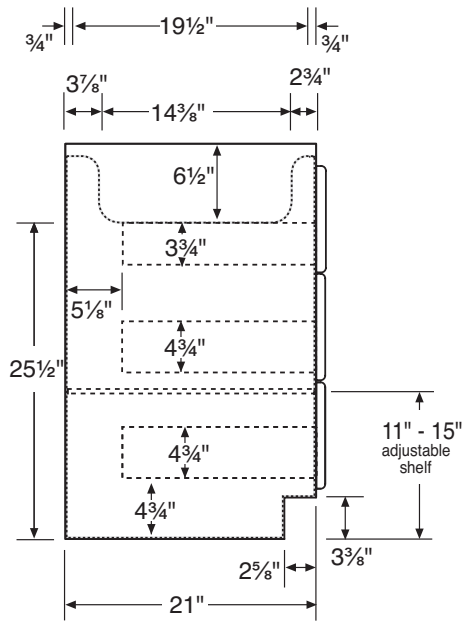

Side View

www.progressivecabinetry.com

261 River St., Haverhill, MA 01832 • 978.521.9100