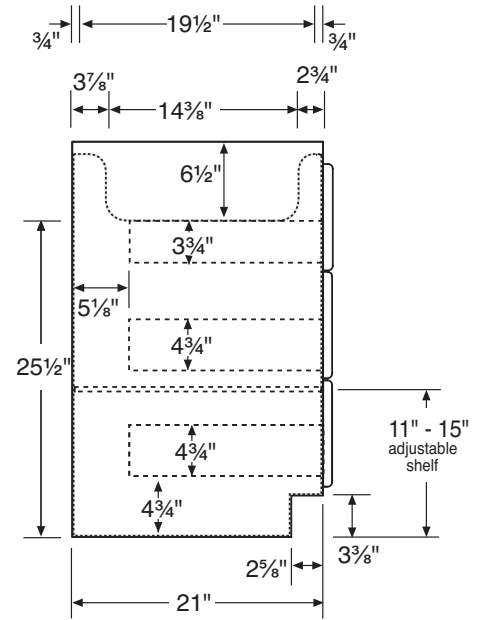

Side View

www.progressivecabinetry.com

261 River St., Haverhill, MA 01832 • 978.521.9100