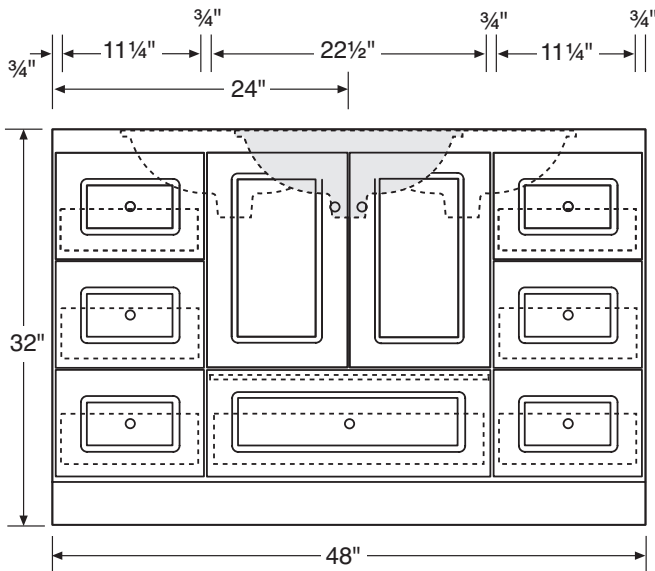

PROGRESSIVE CABINETRY, INC.

Andover Collection

48" Vanity Base

- Ready for installation
- Quality construction
- Hand-rubbed finishes
- Dove-tail wood drawers
- Stainless steel self-closing undermount drawer glides
- 6-way adjustable door hinges
- 32" high and 21" deep
- Use with standard counter with undermount or drop-in sink (sink and counter not included)

Available Door Styles and Finishes:

Slimline Door

- Natural Maple
- Natural Cherry
- Dark Cherry
- Satin White
- Gloss White
- Gloss Biscuit

Shaker Door

- Natural Maple
- Natural Cherry

Beadboard Door

- Natural Cherry
- Satin White
- Satin Biscuit

Item: ACSLCV4821

Front View