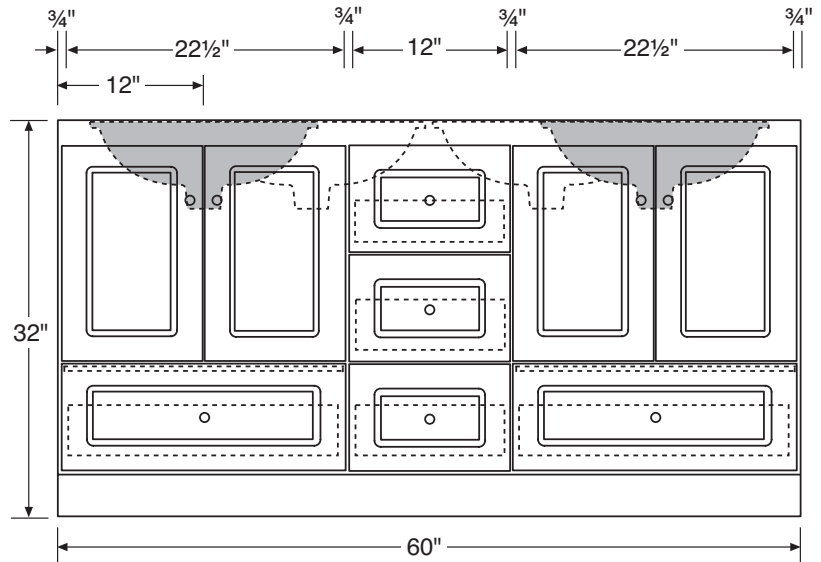

Front View

www.progressivecabinetry.com

261 River St., Haverhill, MA 01832 • 978.521.9100