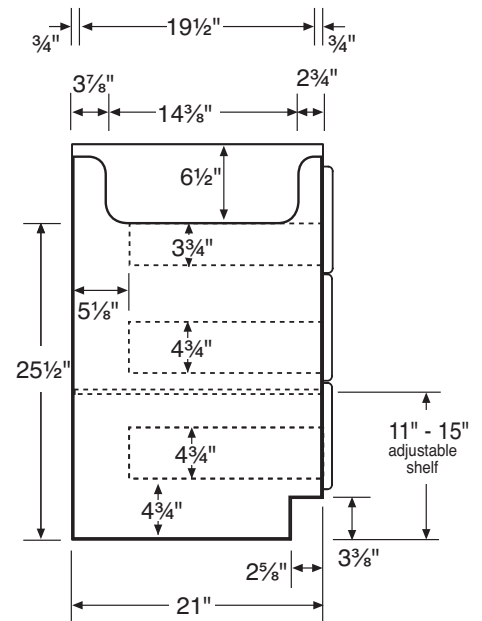

PROGRESSIVE CABINETRY, INC.

Andover Collection

60" Double-Bowl Vanity Base

- Ready for installation
- Quality construction
- Hand-rubbed finishes
- Dove-tail wood drawers
- Stainless steel self-closing undermount drawer glides
- 6-way adjustable door hinges
- 32" high and 21" deep
- Use with standard counter with undermount or drop-in sink (sink and counter not included)

Available Door Styles and Finishes:

Slimline Door

- Natural Maple
- Natural Cherry
- Dark Cherry
- Satin White
- Gloss White
- Gloss Biscuit

Shaker Door

- Natural Maple
- Natural Cherry

Beadboard Door

- Natural Cherry
- Satin White
- Satin Biscuit

Item: ACSLCV6021

Side View