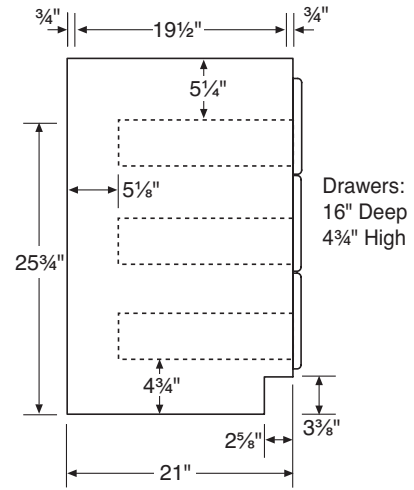

- Natural Cherry
- Satin White
- Satin Biscuit

Drawers:  
16" Deep  
4 3/4" High

Side View

**Item:**  
**ACSLDB1221**

**Item:**  
**ACSLDB1821**

**Item:**  
**ACSLDB2421**

(not available in Shaker)