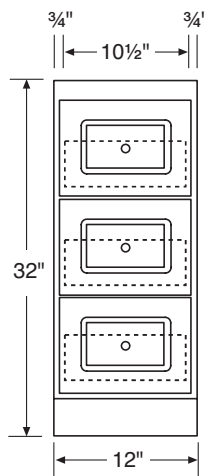

- Natural Cherry
- Satin White
- Satin Biscuit

Drawers:  
16" Deep  
4 3/4" High

Side View

**Item:**  
**ACSLDB1221**

**Item:**  
**ACSLDB1821**

**Item:**  
**ACSLDB2421**

(not available in Shaker)