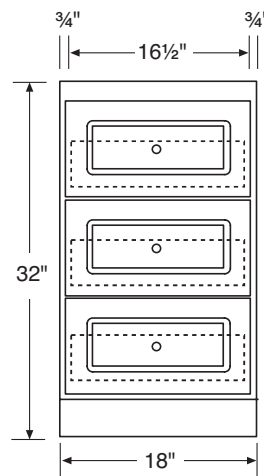

- Natural Cherry
- Satin White
- Satin Biscuit

Drawers:  
16" Deep  
4 3/4" High

Side View

**Item:**  
**ACSLDB1221**

**Item:**  
**ACSLDB1821**

**Item:**  
**ACSLDB2421**

(not available in Shaker)