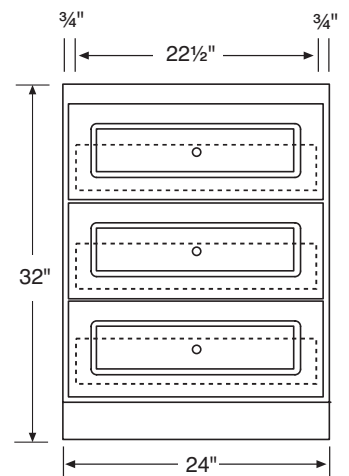

- Natural Cherry
- Satin White
- Satin Biscuit

Drawers:  
16" Deep  
4 3/4" High

Side View

**Item:**  
**ACSLDB1221**

**Item:**  
**ACSLDB1821**

**Item:**  
**ACSLDB2421**

(not available in Shaker)