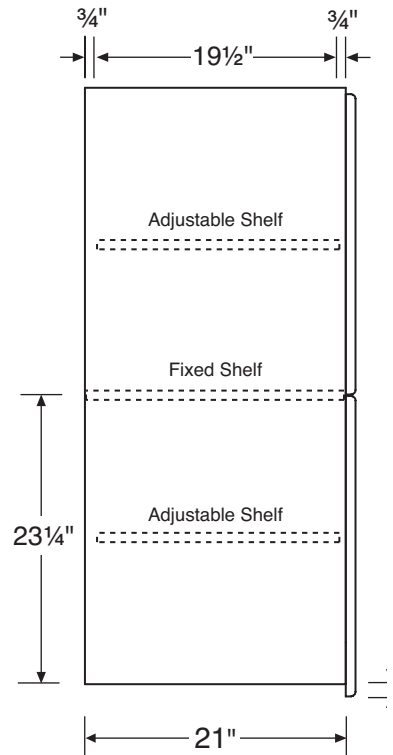

Side View

www.progressivecabinetry.com

261 River St., Haverhill, MA 01832 • 978.521.9100