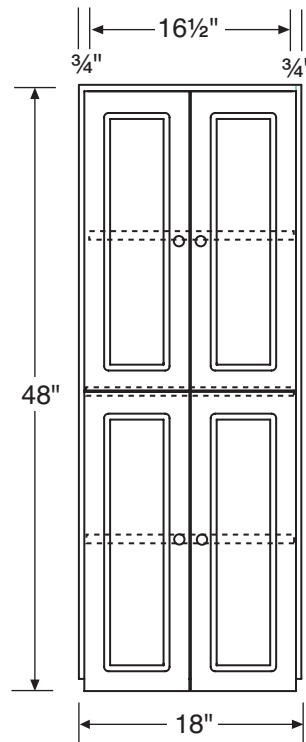

PROGRESSIVE CABINETRY, INC.

Andover Collection

18" Upper Linen Cabinet

- Ready for installation
- Quality construction
- Hand-rubbed finishes
- 6-way adjustable door hinges
- 48" high and 21" deep
- Fixed and adjustable shelves

Available Door Styles and Finishes:

Slimline Door

- Natural Maple
- Natural Cherry
- Dark Cherry
- Satin White
- Gloss White
- Gloss Biscuit

Shaker Door

- Natural Maple
- Natural Cherry

Beadboard Door

- Natural Cherry
- Satin White
- Satin Biscuit

Item: ACSLLU1821

Front View