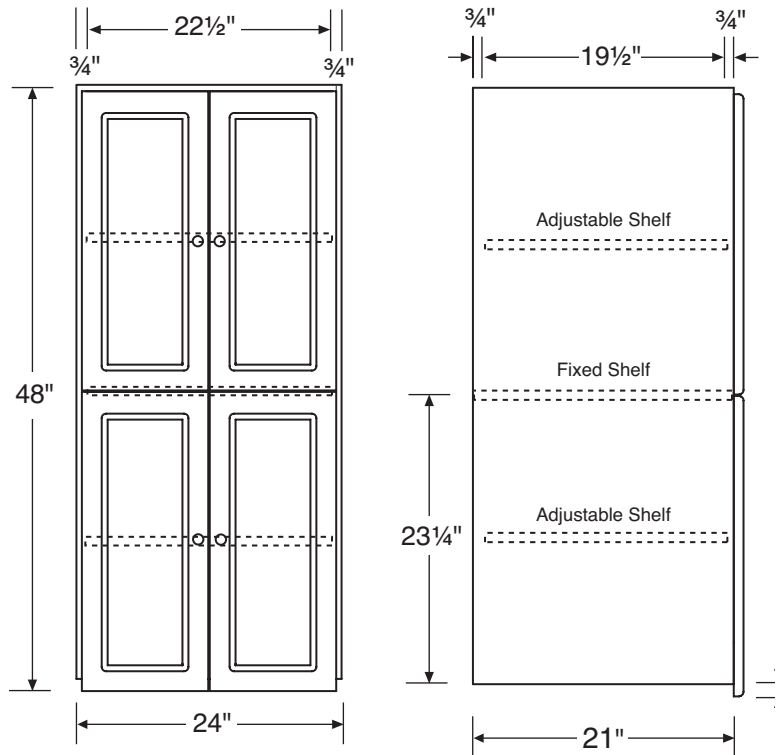

PROGRESSIVE CABINETRY, INC.

Andover Collection

24" Upper Linen Cabinet

- Ready for installation
- Quality construction
- Hand-rubbed finishes
- 6-way adjustable door hinges
- 48" high and 21" deep
- Fixed and adjustable shelves

Available Door Styles and Finishes:

Slimline Door

- Natural Maple
- Natural Cherry
- Dark Cherry
- Satin White
- Gloss White
- Gloss Biscuit

Shaker Door

- Natural Maple
- Natural Cherry

Beadboard Door

- Natural Cherry
- Satin White
- Satin Biscuit

Item: ACSLLU2421

Front View

Side View

www.progressivecabinetry.com

261 River St., Haverhill, MA 01832 • 978.521.9100