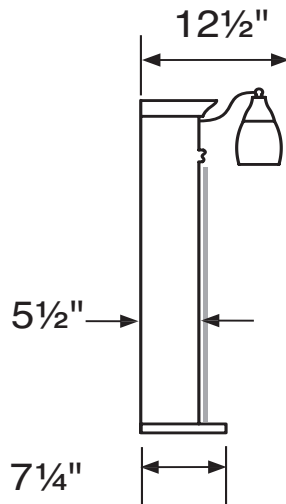

PROGRESSIVE CABINETRY, INC.

Andover Collection

30" Mirror Cabinet

- Ready for installation
- Quality construction
- Hand-rubbed finishes
- 4 adjustable shelves
- 6-way adjustable door hinges
- 31" high and 7.25" deep
- Mirror cabinets larger than 24" can be used with or without light bar
- Light bar sold separately

Item:
ACSLMC3031

Side View
with lights

Front View
with lights

PROGRESSIVE CABINETRY, INC.

Andover Collection

36" Mirror Cabinet

- Ready for installation
- Quality construction
- Hand-rubbed finishes
- 4 adjustable shelves
- 6-way adjustable door hinges
- 31" high and 7.25" deep
- Mirror cabinets larger than 24" can be used with or without light bar
- Light bar sold separately