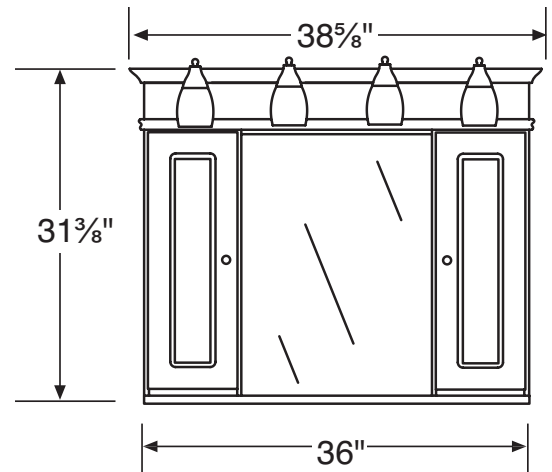

Front View
with lights

www.progressivecabinetry.com

261 River St., Haverhill, MA 01832 • 978.521.9100