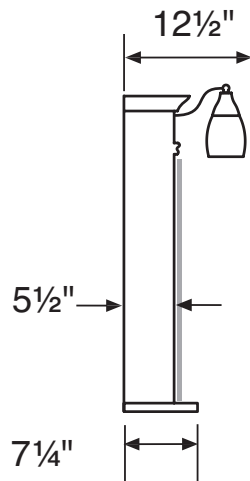

Side View
with lights