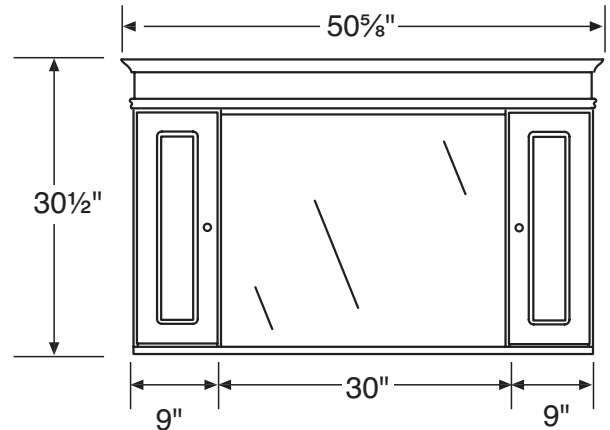

PROGRESSIVE CABINETRY, INC.

Andover Collection

48" Mirror Cabinet

- Ready for installation
- Quality construction
- Hand-rubbed finishes
- 4 adjustable shelves
- 6-way adjustable door hinges
- 31" high and 7.25" deep
- Mirror cabinets larger than 24" can be used with or without light bar
- Light bar sold separately

Available Door Styles and Finishes:

Slimline Door

- Natural Maple
- Natural Cherry
- Dark Cherry
- Satin White
- Gloss White
- Gloss Biscuit

Shaker Door

- Natural Maple
- Natural Cherry

Beadboard Door

- Natural Cherry
- Satin White
- Satin Biscuit

Item:
ACSLMC4831