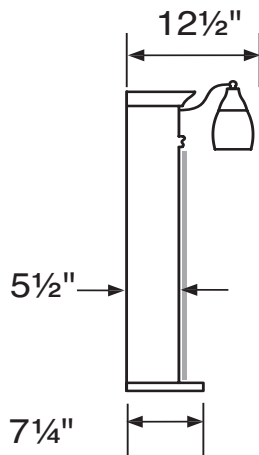

- Ready for installation
- Quality construction
- Hand-rubbed finishes
- 4 adjustable shelves
- 6-way adjustable door hinges
- 31" high and 7.25" deep
- Mirror cabinets larger than 24" can be used with or without light bar
- Light bar sold separately

Item:
ACSLMC4831

Side View
with lights

Front View
with lights

www.progressivecabinetry.com

261 River St., Haverhill, MA 01832 • 978.521.9100