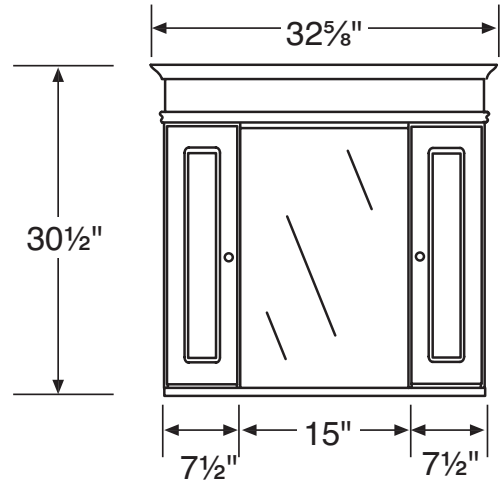

PROGRESSIVE CABINETRY, INC.

Andover Collection

30" Mirror Cabinet

- Ready for installation
- Quality construction
- Hand-rubbed finishes
- 4 adjustable shelves
- 6-way adjustable door hinges
- 31" high and 7.25" deep
- Mirror cabinets larger than 24" can be used with or without light bar
- Light bar sold separately

Item:
ACSLMC3031

Side View
with lights

Front View
with lights

PROGRESSIVE CABINETRY, INC.

Andover Collection

36" Mirror Cabinet

- Ready for installation
- Quality construction
- Hand-rubbed finishes
- 4 adjustable shelves
- 6-way adjustable door hinges
- 31" high and 7.25" deep
- Mirror cabinets larger than 24" can be used with or without light bar
- Light bar sold separately