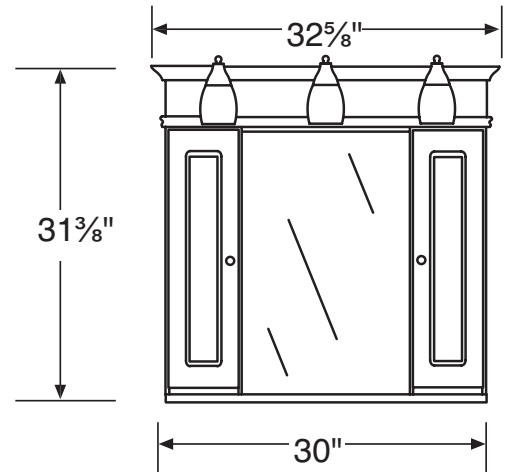

PROGRESSIVE CABINETRY, INC.

Andover Collection

30" Mirror Cabinet

- Ready for installation
- Quality construction
- Hand-rubbed finishes
- 4 adjustable shelves
- 6-way adjustable door hinges
- 31" high and 7.25" deep
- Mirror cabinets larger than 24" can be used with or without light bar
- Light bar sold separately

Item:
ACSLMC3031

Side View
with lights

Front View
with lights

PROGRESSIVE CABINETRY, INC.

Andover Collection

36" Mirror Cabinet

- Ready for installation
- Quality construction
- Hand-rubbed finishes
- 4 adjustable shelves
- 6-way adjustable door hinges
- 31" high and 7.25" deep
- Mirror cabinets larger than 24" can be used with or without light bar
- Light bar sold separately