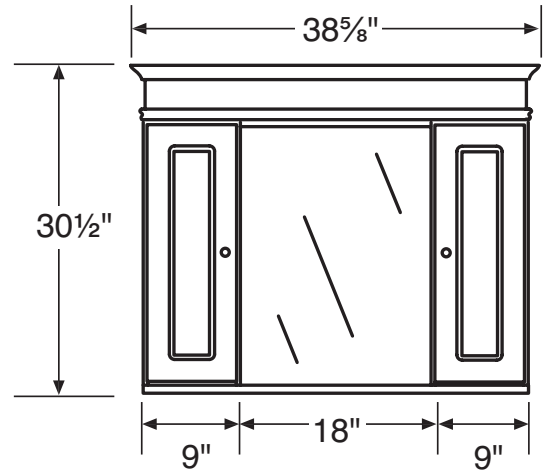

PROGRESSIVE CABINETRY, INC.

Andover Collection

36" Mirror Cabinet

- Ready for installation
- Quality construction
- Hand-rubbed finishes
- 4 adjustable shelves
- 6-way adjustable door hinges
- 31" high and 7.25" deep
- Mirror cabinets larger than 24" can be used with or without light bar
- Light bar sold separately

Available Door Styles and Finishes:

Slimline Door

- Natural Maple
- Natural Cherry
- Dark Cherry
- Satin White
- Gloss White
- Gloss Biscuit

Shaker Door

- Natural Maple
- Natural Cherry

Beadboard Door

- Natural Cherry
- Satin White
- Satin Biscuit

**Item:
ACSLMC3631**