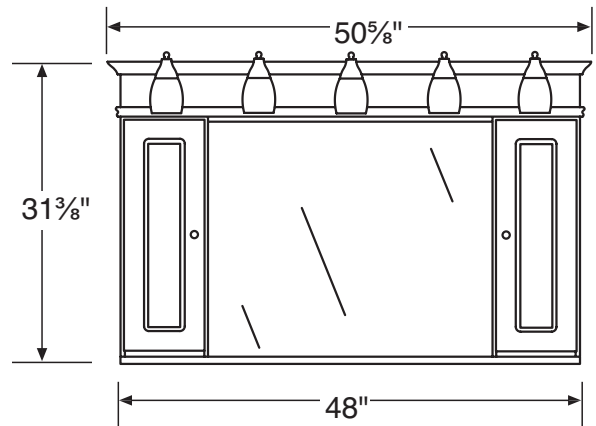

Front View
with lights

www.progressivecabinetry.com

261 River St., Haverhill, MA 01832 • 978.521.9100