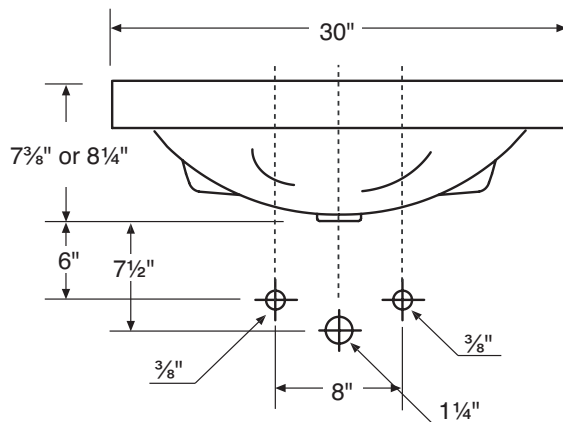

Item:
ACMLT3019

www.progressivecabinetry.com

261 River St., Haverhill, MA 01832 • 978.521.9100