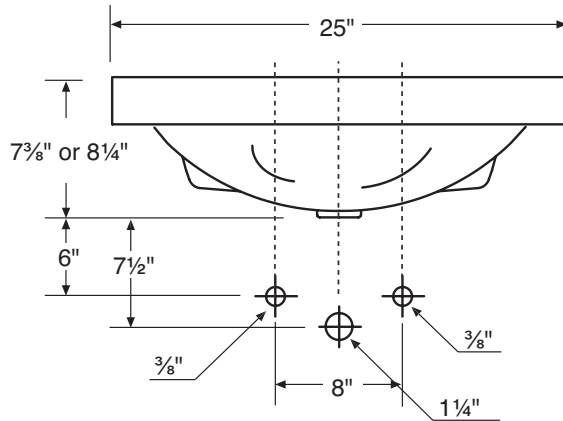

PROGRESSIVE CABINETRY, INC.

Andover Collection

Lav Tops

- For use with Middlesex Cabinets
- Quality construction
- Available in White or Biscuit Finish
- Available in either 26" or 30" widths to fit 25" or 29" cabinets