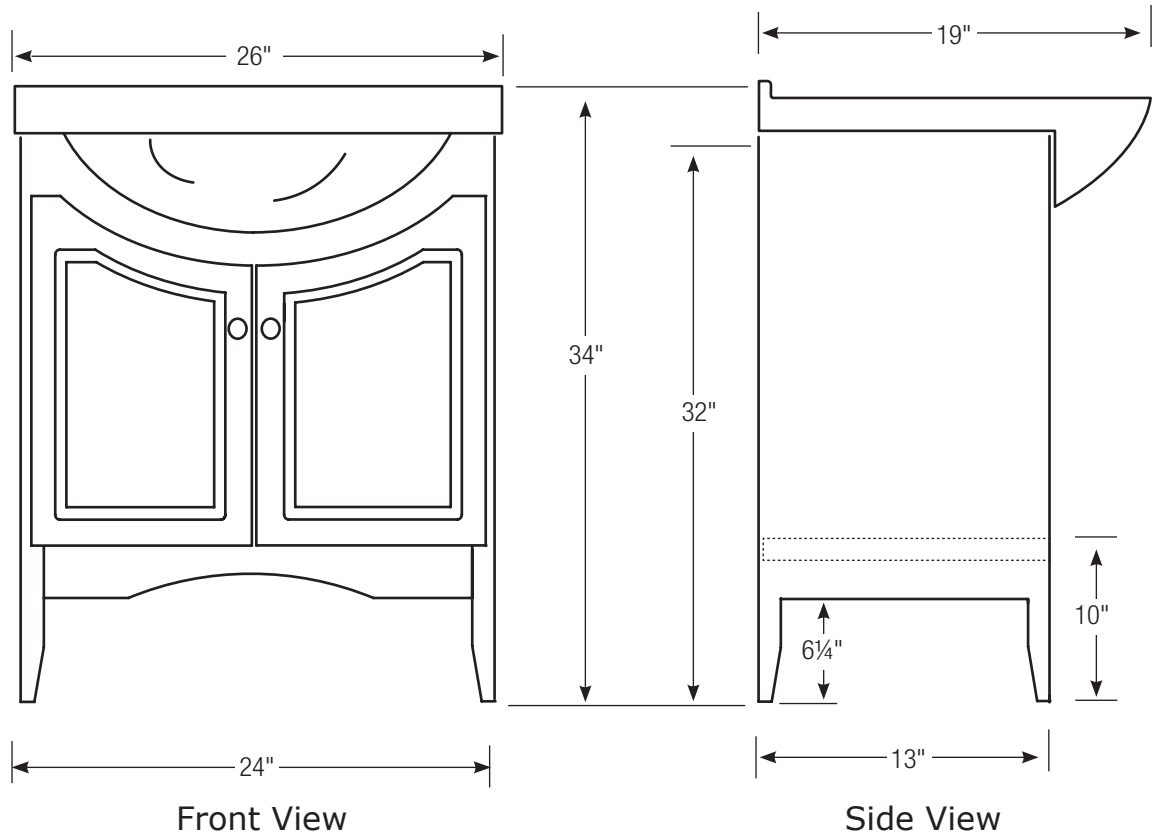

PROGRESSIVE CABINETRY, INC.

Andover Collection

25" Middlesex Vanity Base Furniture Style

- Ready for installation
- Quality plywood construction
- Hand-rubbed finishes
- 6-way adjustable door hinges
- 32" high and 13" deep
- Use with Lav Top (order separately)

Available Door Styles and Finishes:

Slimline Door
Natural Maple
Light Oak
Natural Cherry
Dark Cherry
Satin White
Gloss White
Gloss Biscuit

**Item:
ACFDLBB2513**

www.progressivecabinetry.com

261 River St., Haverhill, MA 01832 • 978.521.9100