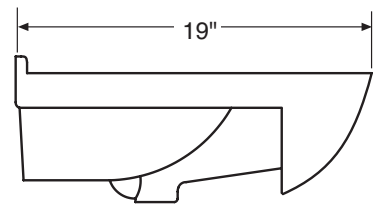

Item:
ACMLT3019

www.progressivecabinetry.com

261 River St., Haverhill, MA 01832 • 978.521.9100