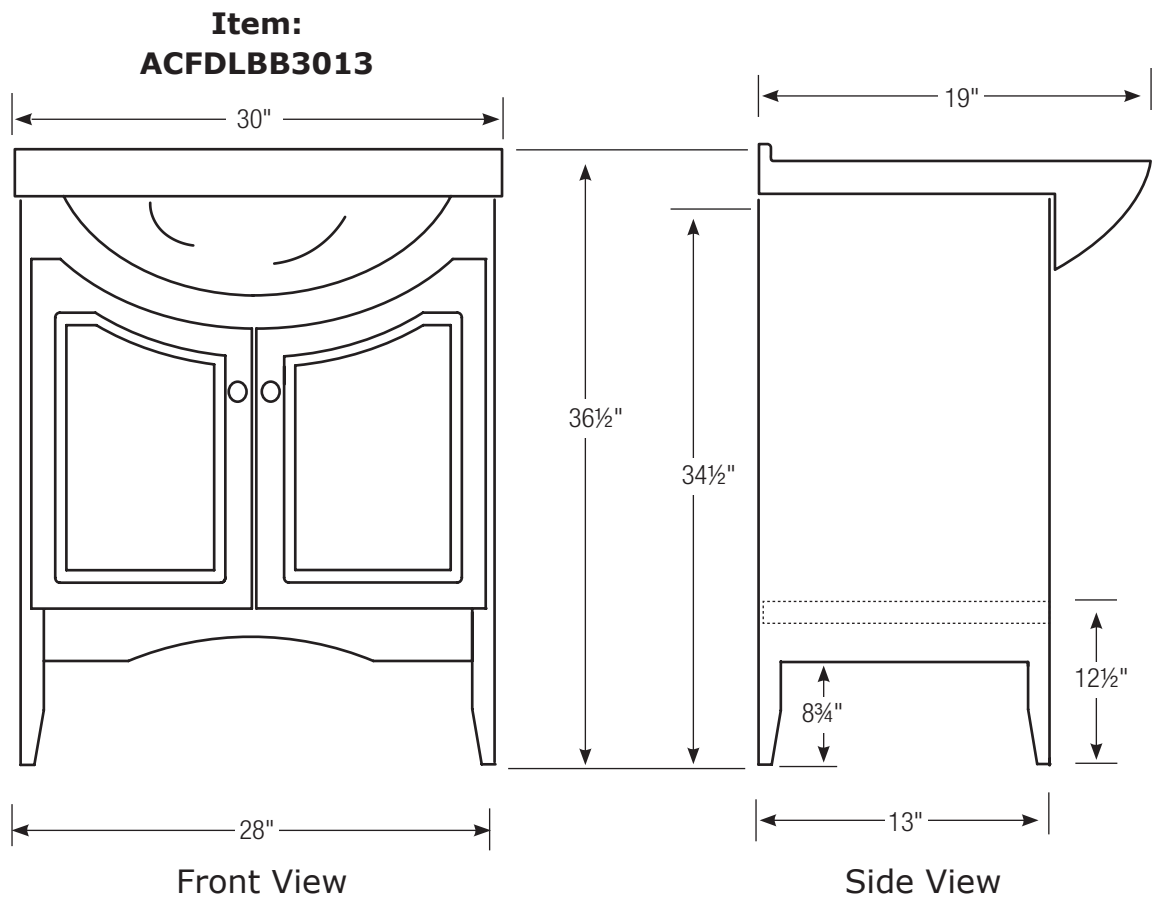

PROGRESSIVE CABINETRY, INC.

Andover Collection

30" Middlesex Vanity Base Furniture Style

- Ready for installation
- Quality construction
- Hand-rubbed finishes
- 6-way adjustable door hinges
- 32" high and 13" deep
- Use with Lav Top (order separately)

Available Door Styles and Finishes:

- Slimline Door
  - Natural Maple
  - Light Oak
  - Natural Cherry
  - Dark Cherry
  - Satin White
  - Gloss White
  - Gloss Biscuit

www.progressivecabinetry.com

261 River St., Haverhill, MA 01832 • 978.521.9100