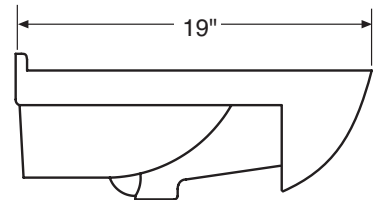

PROGRESSIVE CABINETRY, INC.

Andover Collection

Lav Tops

- For use with Middlesex Cabinets
- Quality construction
- Available in White or Biscuit Finish
- Available in either 26" or 30" widths to fit 25" or 29" cabinets