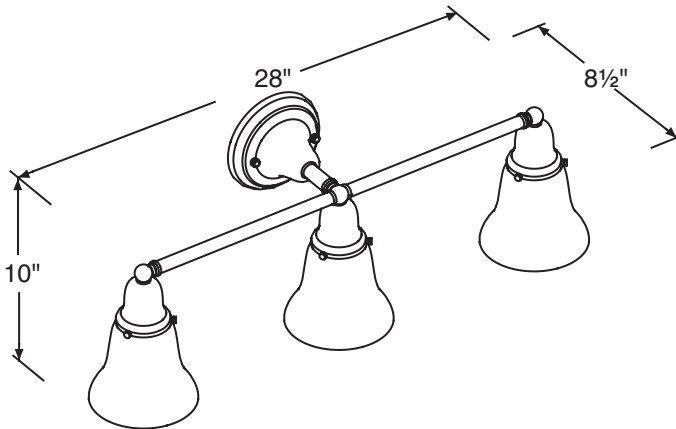

PROGRESSIVE CABINETRY, INC.

Andover Collection

Lighting

- Ready for wall-mount installation
- Quality construction
- Available in Chrome or Satin Nickle Finish

Item:
ACEEL06SLC
ACEEL06SLN

Item:
ACEEL17DLC
ACEEL17DLN