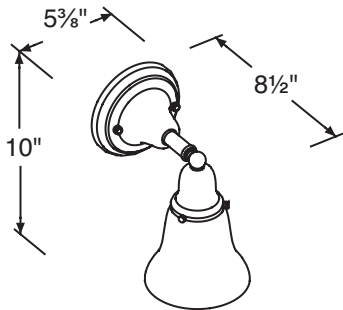

PROGRESSIVE CABINETRY, INC.

Andover Collection

Lighting

- Ready for wall-mount installation
- Quality construction
- Available in Chrome or Satin Nickle Finish

Item:
ACEEL06SLC
ACEEL06SLN

Item:
ACEEL17DLC
ACEEL17DLN