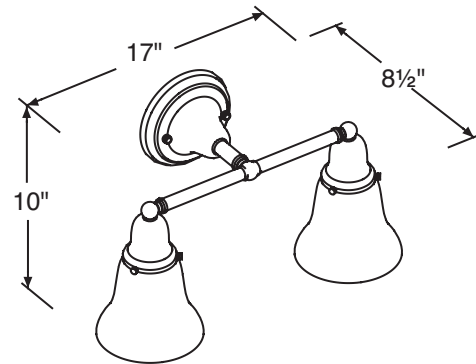

PROGRESSIVE CABINETRY, INC.

Andover Collection

Lighting

- Ready for wall-mount installation
- Quality construction
- Available in Chrome or Satin Nickle Finish

Item:
ACEEL06SLC
ACEEL06SLN

Item:
ACEEL17DLC
ACEEL17DLN