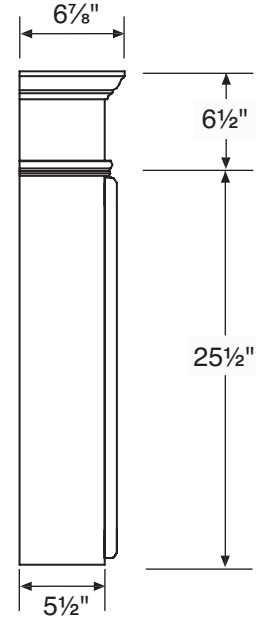

Side View

www.progressivecabinetry.com

261 River St., Haverhill, MA 01832 • 978.521.9100