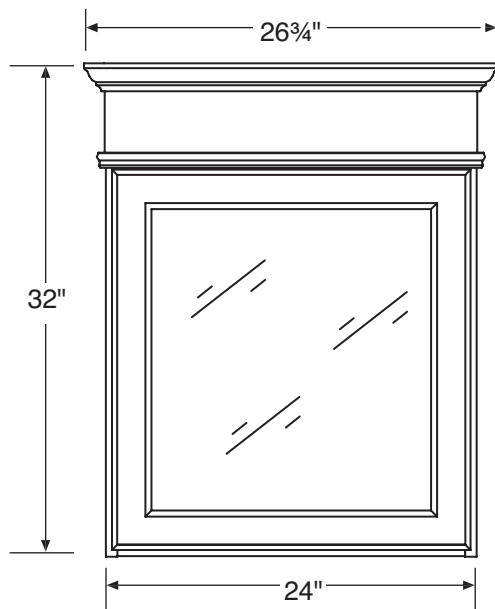

PROGRESSIVE CABINETRY, INC.

Andover Collection

24" Mirror Cabinet

- Ready for installation
- Quality construction
- Hand-rubbed finishes
- 2 adjustable shelves
- 6-way adjustable door hinges
- 32" high and 5.5" deep

Available Door Styles and Finishes:

- Slimline Door
  - Natural Maple
  - Light Oak
  - Natural Cherry
  - Dark Cherry
  - Satin White
  - Satin Biscuit
  - Gloss White
  - Gloss Biscuit

Item: ACSLMC2432

Front View