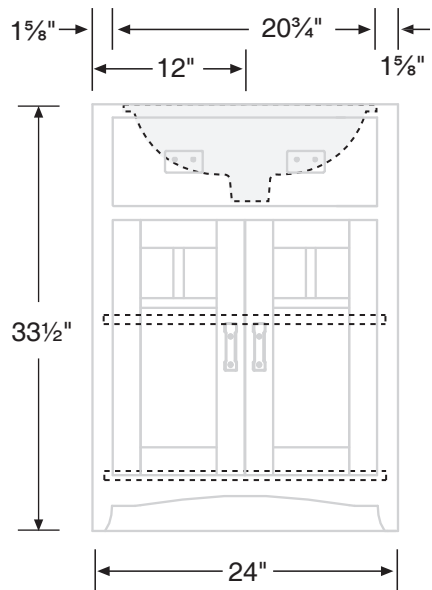

## Heritage Collection 24" Cabinet Style Vanity

Basin placement range varies with brand and model.

21" Deep

### 24" Vanity

24" Wide  
33½" High  
21" Deep