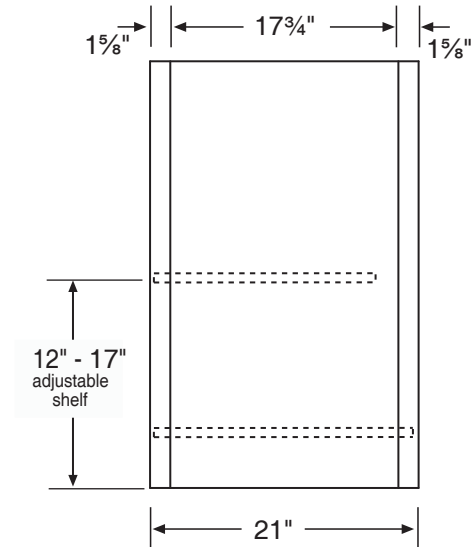

# Specification Sheet

## Heritage Collection 24" Cabinet Style Vanity

Basin placement range varies with brand and model.

21" Deep

### 24" Vanity

24" Wide  
33½" High  
21" Deep