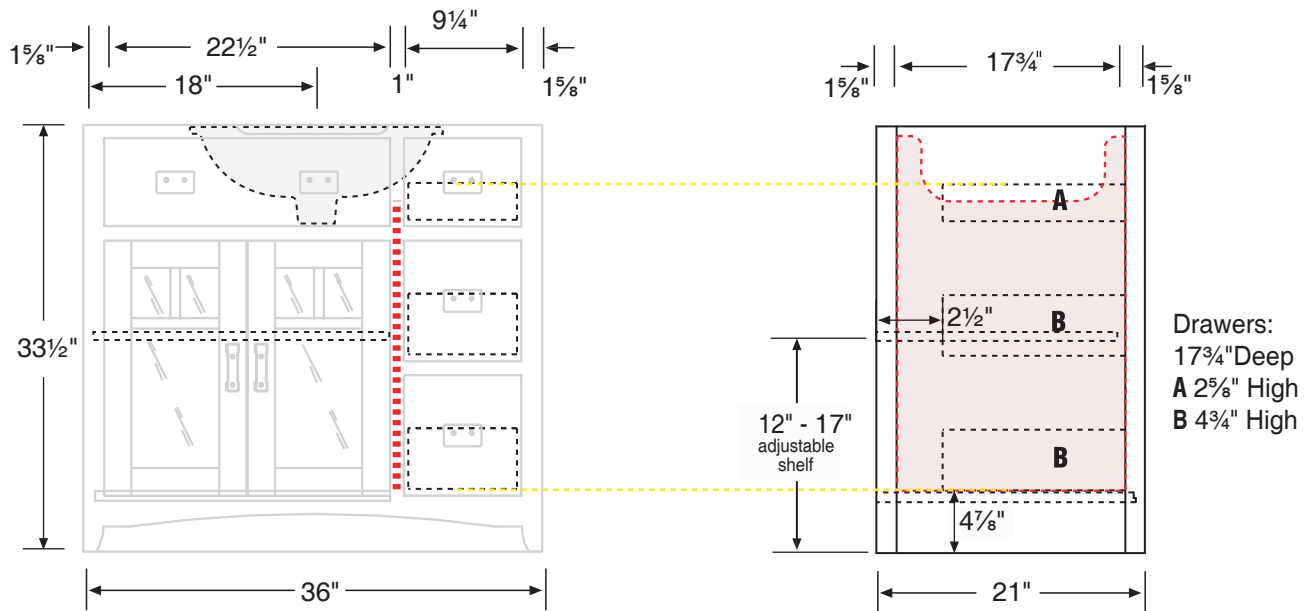

Specification Sheet

Heritage Collection 36" Cabinet Style Vanity

Internal Divider

Basin placement range varies with brand and model.

21" Deep

36"Vanity

Right Hand or Left Hand Drawers

36"Wide
33 1/2"High
21"Deep

Internal Dividers