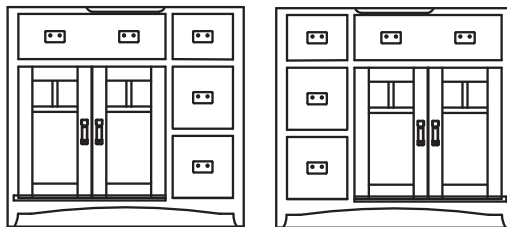

Specification Sheet

Heritage Collection 36" Cabinet Style Vanity

Internal Divider

Basin placement range varies with brand and model.

21" Deep

36"Vanity

Right Hand or Left Hand Drawers

36"Wide
33 1/2"High
21"Deep

Internal Dividers