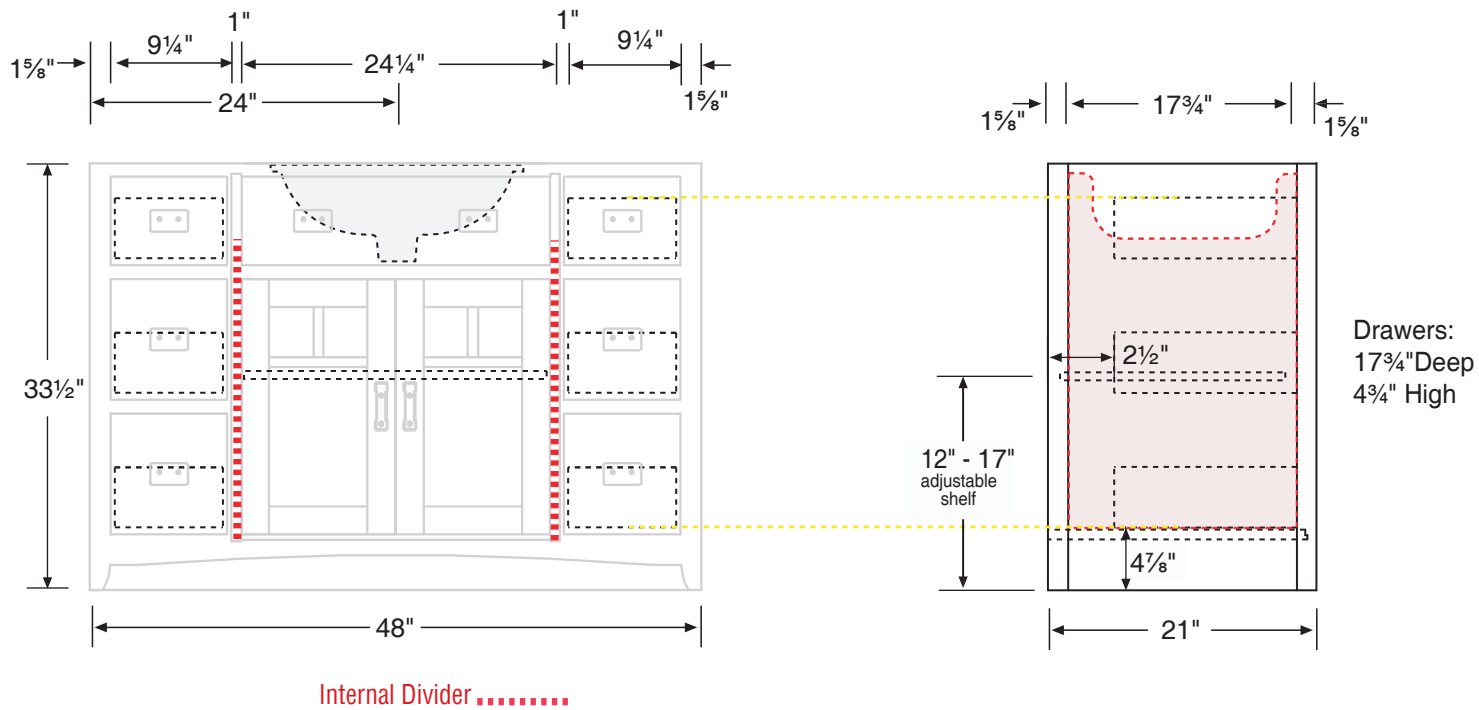

## Heritage Collection 48" Cabinet Style Vanity

Basin placement range varies with brand and model.

21" Deep

### 48" Vanity

48" Wide  
33 1/2" High  
21" Deep

Internal Dividers