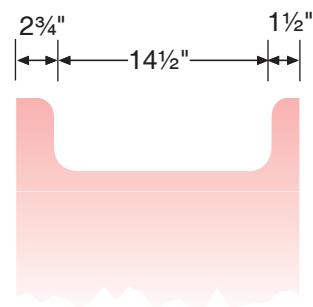

## Heritage Collection 48" Cabinet Style Vanity

Basin placement range varies with brand and model.

21" Deep

### 48" Vanity

48" Wide  
33 1/2" High  
21" Deep

Internal Dividers