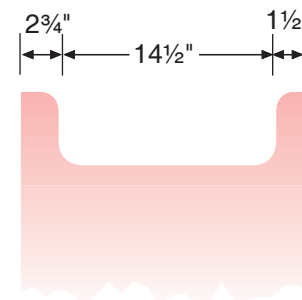

Specification Sheet

Heritage Collection 60" Cabinet Style Vanity

Basin placement range varies with brand and model.

60" Vanity

60" Wide
33 1/2" High
21" Deep

Internal Dividers