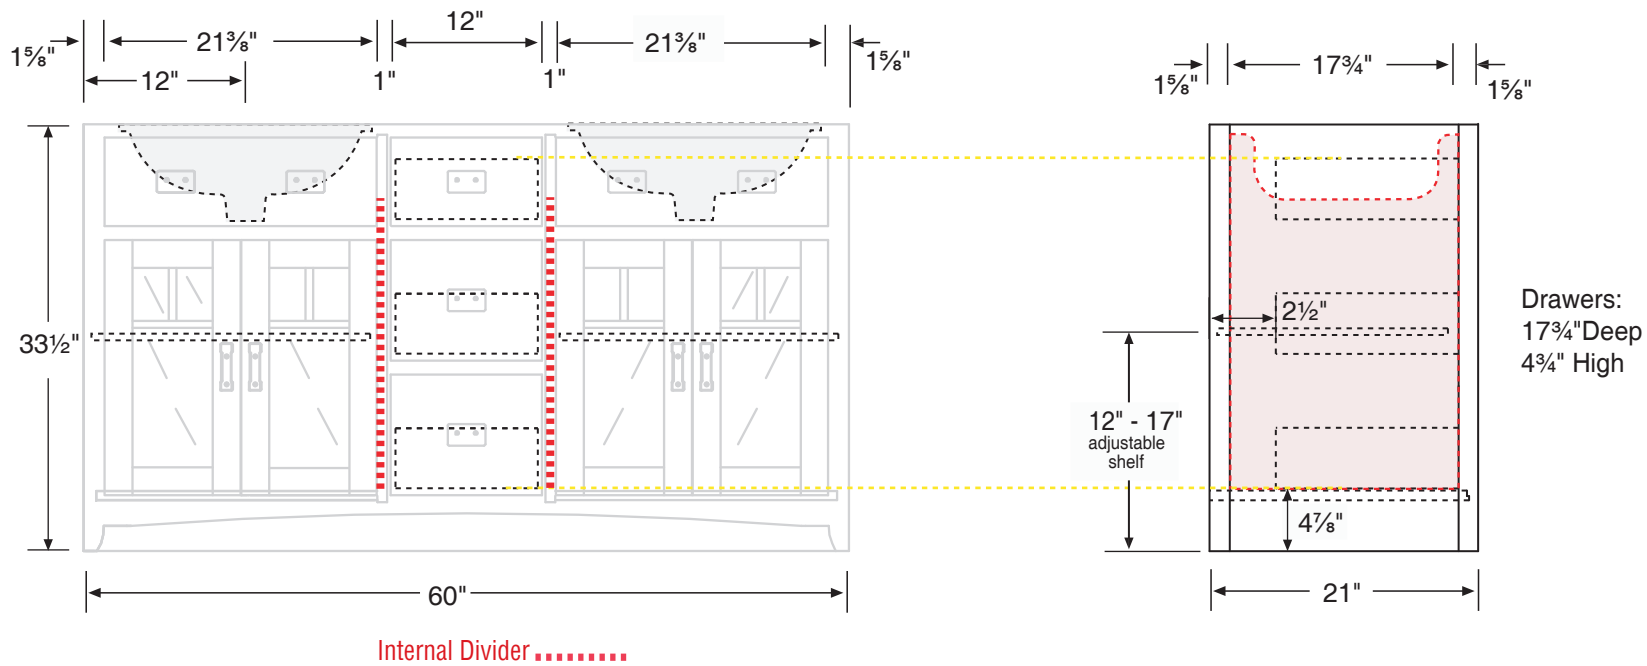

Specification Sheet

Heritage Collection 60" Cabinet Style Vanity

Basin placement range varies with brand and model.

60" Vanity

60" Wide
33 1/2" High
21" Deep

Internal Dividers