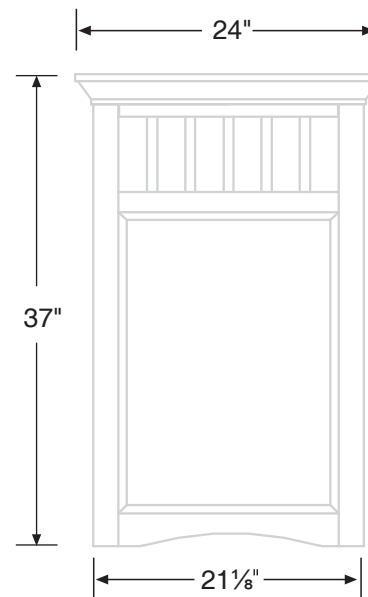

SpecSheet

Heritage Collection Decorative Framed Mirror

Mirror
24", 30", 36" & 48" Wide
37" or 40" High

37" or 40" High