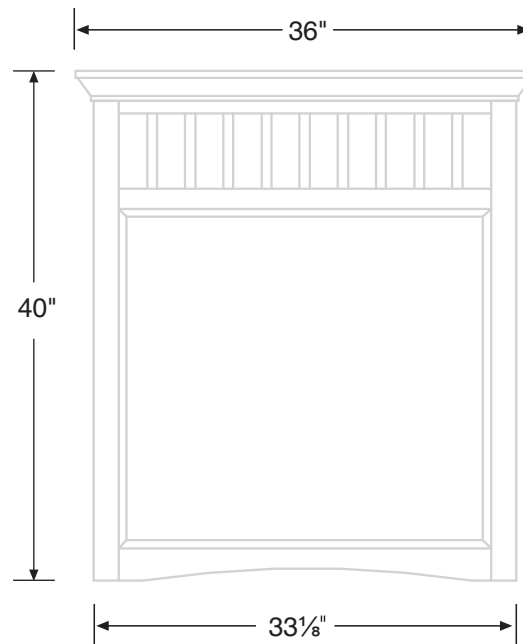

SpecSheet

Heritage Collection Decorative Framed Mirror

Mirror
24", 30", 36" & 48" Wide
37" or 40" High

37" or 40" High