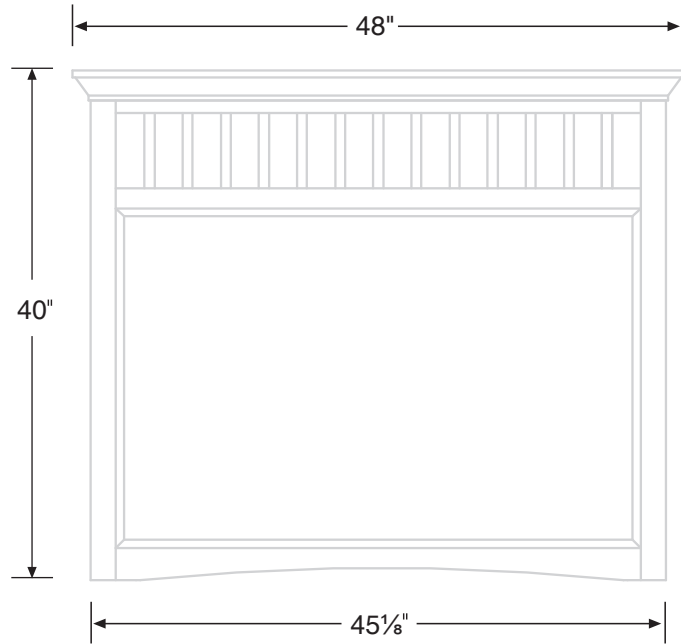

SpecSheet

Heritage Collection Decorative Framed Mirror

Mirror
24", 30", 36" & 48" Wide
37" or 40" High

37" or 40" High