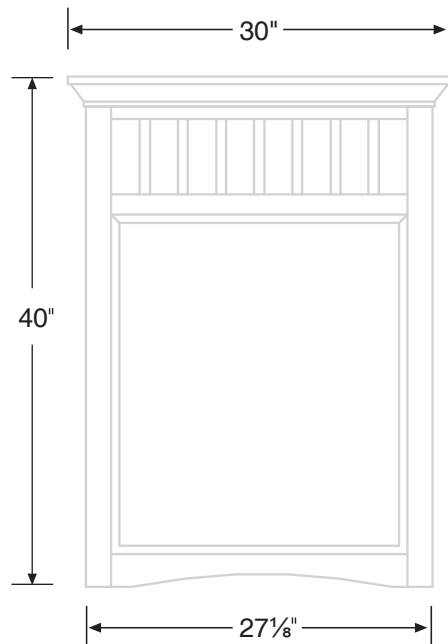

SpecSheet

Heritage Collection Decorative Framed Mirror

Mirror
24", 30", 36" & 48" Wide
37" or 40" High

37" or 40" High