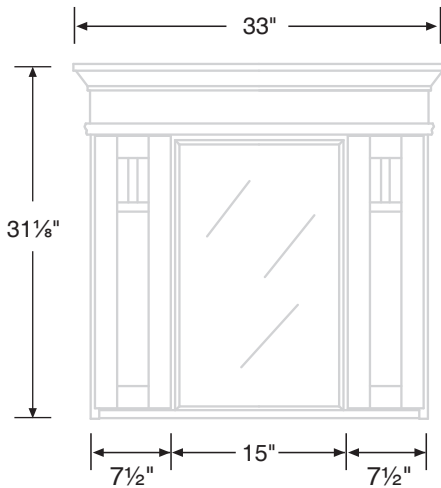

Specification Sheet

Heritage Collection 30",36",48" Mirror Cabinet

With Lights: 32" High, 12½" Deep
Without Lights: 31⅞" High, 7¼" Deep

Mirror Cabinet

30",36" & 48" Wide

32" High

7¼" Deep