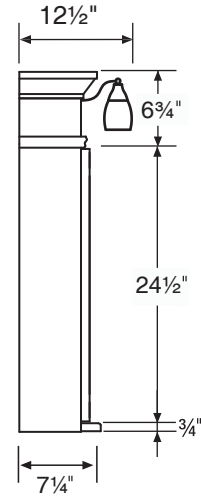

Specification Sheet

Heritage Collection 30",36",48" Mirror Cabinet

With Lights: 32" High, 12½" Deep
Without Lights: 31⅞" High, 7¼" Deep

Mirror Cabinet

30",36" & 48" Wide

32" High

7¼" Deep