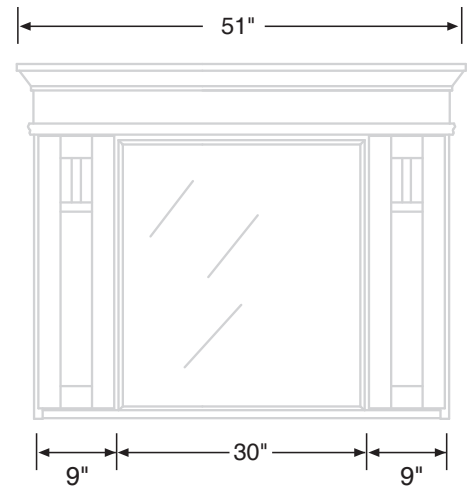

Specification Sheet

Heritage Collection 30",36",48" Mirror Cabinet

With Lights: 32" High, 12½" Deep
Without Lights: 31⅞" High, 7¼" Deep

Mirror Cabinet

30",36" & 48" Wide

32" High

7¼" Deep