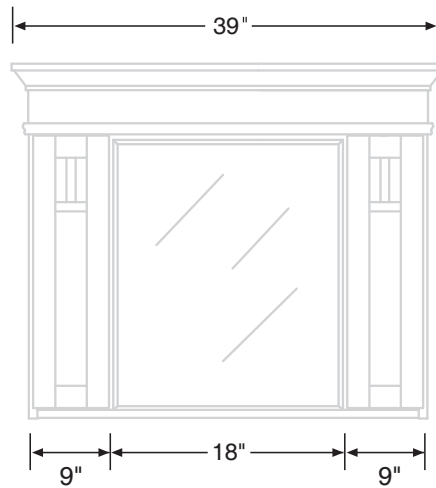

Specification Sheet

Heritage Collection 30",36",48" Mirror Cabinet

With Lights: 32" High, 12½" Deep
Without Lights: 31⅞" High, 7¼" Deep

Mirror Cabinet

30",36" & 48" Wide

32" High

7¼" Deep