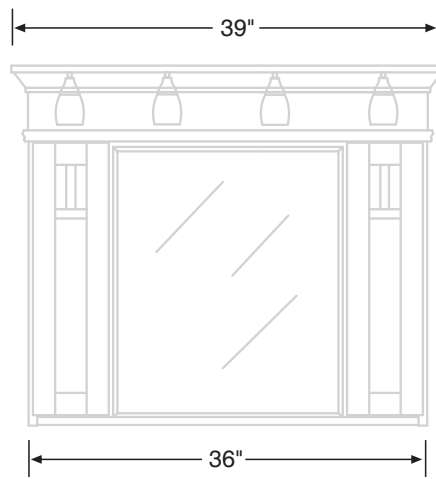

Specification Sheet

Heritage Collection 30",36",48" Mirror Cabinet

With Lights: 32" High, 12½" Deep
Without Lights: 31⅞" High, 7¼" Deep

Mirror Cabinet

30",36" & 48" Wide

32" High

7¼" Deep