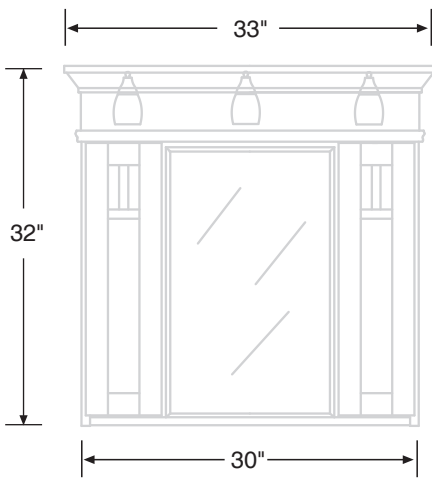

Specification Sheet

Heritage Collection 30",36",48" Mirror Cabinet

With Lights: 32" High, 12½" Deep
Without Lights: 31⅞" High, 7¼" Deep

Mirror Cabinet

30",36" & 48" Wide

32" High

7¼" Deep