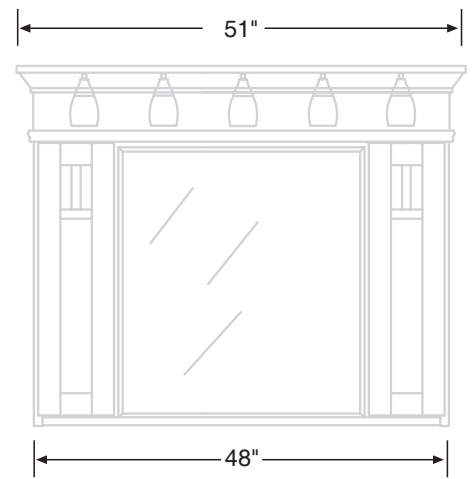

Specification Sheet

Heritage Collection 30",36",48" Mirror Cabinet

With Lights: 32" High, 12½" Deep
Without Lights: 31⅞" High, 7¼" Deep

Mirror Cabinet

30",36" & 48" Wide

32" High

7¼" Deep