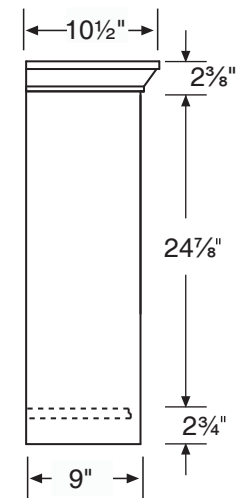

## **Over John**

24" Wide  
30" High  
9" Deep