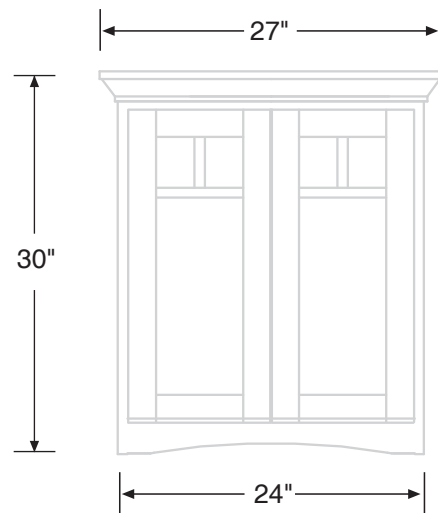

## **Over John**

24" Wide  
30" High  
9" Deep