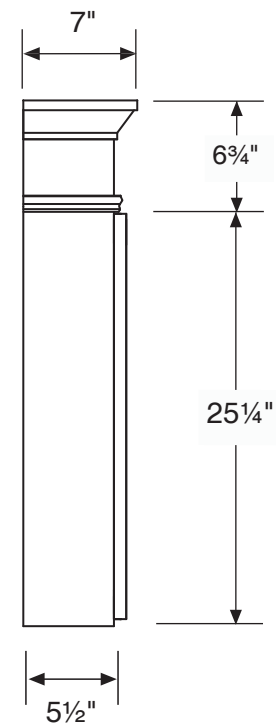

Specification Sheet

Heritage Collection 24" Mirror Cabinet

Mirror Cabinet

24" Wide

32" High

5 1/2" Deep