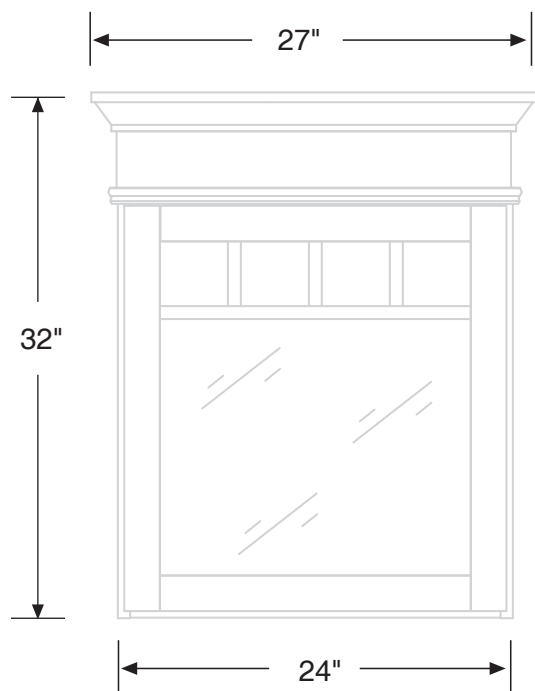

Specification Sheet

Heritage Collection 24" Mirror Cabinet

Mirror Cabinet

24" Wide

32" High

5 1/2" Deep